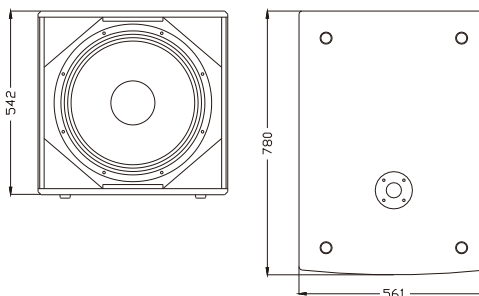

CONFIGURATION

MODEL

FREQUENCY RESPONSE(-3dB)

DRIVERS

RATED POWER

SENSITIVITY

MAXIMUM SPL

IMPEDANCE

INPUT CONNECTORS

PACKAGE SIZE

NET WEIGHT

GROSS WEIGHT

U118W

35Hz-300Hz

1 × 18"(460mm)/4"voice coil LF

600W RMS,2400W peak

100dB 1watt/1meter

128dB continuous,134dB peak

8 ohms nominal

2 × Speakon NL4

880mm × 660mm × 655mm

40 kg/pc

48 kg/pc

U118WA

35Hz-300Hz

1 × 18"(460mm)/4"voice coil LF

1200W/4Ω

--

128dB continuous,134dB peak

-

INPUT TYPE: Balanced Differential line

880mm × 660mm × 655mm

42 kg/pc

50 kg/pc