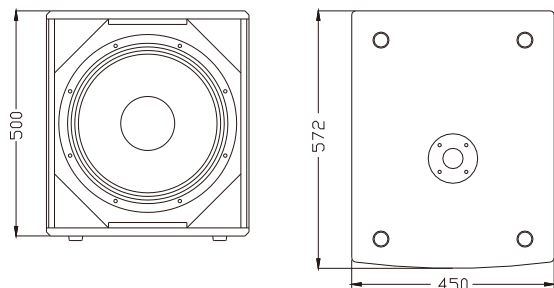

U series U115W

U115WA

Sub-woofer System

U115W is a single 15" subwoofer, bass-reflex design, full and powerful sound Unit configuration: 1x15" 100mm high efficiency woofer. The cabinet is made of multilayer composite plywood with wear-resistant polyurea paint. U115WA is an active subwoofer.

U115W 是一款单15"超低音箱，倒相式箱体设计，具有声音丰满有力度。单元配置：1只15" 100芯低音单元。箱体采用多层复合夹板，耐磨聚脲喷涂。U115WA是一款有源音箱。

CONFIGURATION

FEATURES

- High quality unit configuration, high strength plywood housing
- Bass-reflex design, full and powerful sound
- Applications: multifunction halls, high-end hotel clubs, touring

产品特点

- 高质量单元配置，高强度夹板箱体
- 倒相式设计，声音丰满且有力度

适用范围

- 多功能厅、高级酒店会所
- 流动演出

MODEL	U115W	U115WA
FREQUENCY RESPONSE(-3dB)	40Hz-300Hz	40Hz-300Hz
DRIVERS	1×15"(385mm)/4"voice coil LF	1×15"(385mm)/4"voice coil LF
RATED POWER	600W RMS,2400W peak	1200W/4Ω
SENSITIVITY	99dB 1watt/1meter	--
MAXIMUM SPL	127dB continuous,133dB peak	127dB continuous,133dB peak
IMPEDANCE	8 ohms nominal	-
INPUT CONNECTORS	2×Speakon NL4	INPUT TYPE:Balanced Differential line
PACKAGE SIZE	670mm×550mm×605mm	670mm×550mm×605mm
NET WEIGHT	31 kg/pc	33 kg/pc
GROSS WEIGHT	34 kg/pc	36 kg/pc