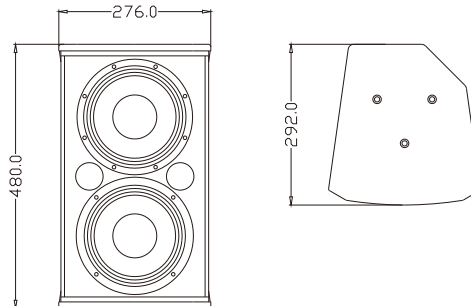

CONFIGURATION