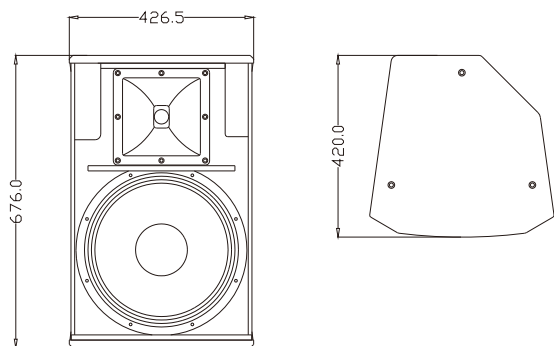

series S115

Two-way Loudspeaker System

The S115 is a 15" two way full range speaker with clear, soft and powerful sound. Unit configuration: 1x15" high efficiency mid-bass unit, 1x1" exit throat 44mm polyester diaphragm HF driver with 90°×50° horn. The cabinet is made of multilayer composite plywood with wear-resistant polyurea paint.

S115是一款15"两分音全频音箱，具有音质清晰、柔和有力度等特点。单元配置：1只15"高效率中低音单元，1只1"喉口44芯聚酯膜高音驱动器配上90°×50°可旋转号角。箱体采用多层复合夹板，耐磨聚脲喷涂。

CONFIGURATION

FEATURES

- High quality unit configuration, high SPL
- Rotatable horn, multi-ways for installation
- Applications: conference rooms, multifunction halls, classrooms, hotel entertainment, touring

产品特点

- 高品质单元配置，高声压级输出
- 可旋转号角，多种安装方式

适用范围

- 会议室、多功能厅，教室
- 酒店娱乐、流动演出

MODEL
FREQUENCY RESPONSE(-3dB)
FREQUENCY RESPONSE(-10dB)
DRIVERS

RATED POWER
SENSITIVITY
MAXIMUM SPL
IMPEDANCE
DISPERSION(-6dB)
CROSSOVER FREQUENCIES
INPUT CONNECTORS
PACKAGE SIZE
NET WEIGHT
GROSS WEIGHT

S115
55Hz-18KHz
50Hz-20KHz
1×15"(385mm)/3"voice coil LF
1×1"(25mm)/1.7"voice coil HF
400W RMS,1600W peak
98dB 1watt/1meter
124dB continuous,130dB peak
8 ohms nominal
80°×50°
1.6kHz passive
2×Speakon NL4
507mm×500mm×776mm
24 kg/pc
29 kg/pc