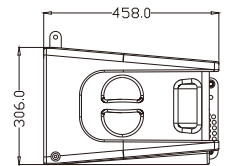

CONFIGURATION

PLA410+PLA212B