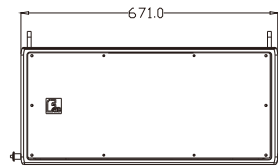

CONFIGURATION

PLA410+PLA212B