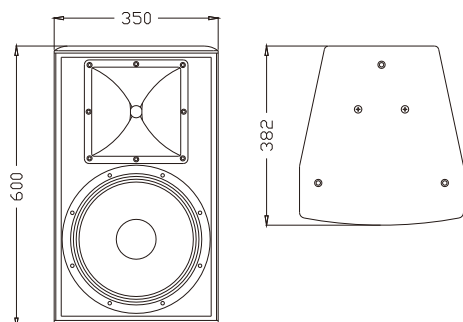

KRseries KR12

Two-way Loudspeaker System

The KR12 is a special designed for KTV fixed installation, two way full range speaker, in the human music listening sense has a good performance. Unit configuration: 1x12" high efficiency mid-bass unit, 1x1" exit throat 44mm polyimide diaphragm HF driver with 100°×70° rotatable horn. The cabinet is made of multilayer composite plywood with water-based environmental protection paint.

KR12是一款专门为KTV固定安装使用而设计的12"两分音全频音箱，在人声音乐听感方面都有很好的表现。单元配置：1只12"效率低音单元，1只1"喉口44芯高音驱动器配置100°×70°可旋转号角。箱体采用多层复合夹板，特殊环保喷涂制作。

CONFIGURATION

FEATURES

- High quality unit configuration
- Rotatable horn
- Multi-hanging points to meet different demands of installation
- Back vented design with rich bass sound
- Applications: KTV entertainment

产品特点

- 高品质单元配置，多层复合夹板箱体
- 可旋转号角、多个吊挂点，满足不同安装需求
- 后倒相设计低音更加丰满

适用范围

- KTV等娱乐场所

MODEL
FREQUENCY RESPONSE(-3dB)
FREQUENCY RESPONSE(-10dB)
DRIVERS

RATED POWER
SENSITIVITY
MAXIMUM SPL
IMPEDANCE
DISPERSION(-6dB)
CROSSOVER FREQUENCIES
INPUT CONNECTORS
PACKAGE SIZE
NET WEIGHT
GROSS WEIGHT

KR12
50Hz-20kHz
45Hz-20kHz
1×12"(300mm)/2.5"voice coil LF
1×1"(25mm) / 1.7"voice coil HF
300W RMS,1200W peak
97dB 1watt/1 metre
122dB continuous,128dB peak
8 ohms nominal
100° × 70°
2.3KHz passive
2× Speakon NL4
472mm × 430mm × 695mm
20 kg/pc
22 kg/pc