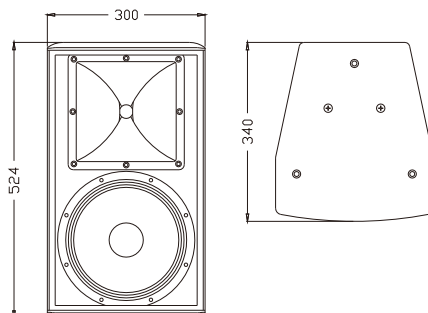

CONFIGURATION

MODEL

FREQUENCY RESPONSE(-3dB)

FREQUENCY RESPONSE(-10dB)

DRIVERS

RATED POWER

SENSITIVITY

MAXIMUM SPL

IMPEDANCE

DISPERSION(-6dB)

CROSSOVER FREQUENCIES

INPUT CONNECTORS

PACKAGE SIZE

NET WEIGHT

GROSS WEIGHT

KR10

55Hz-18kHz

50Hz-20kHz

1×10"(250mm)/2.5"voice coil LF

1×1"(25mm) / 1.7"voice coil HF

250W RMS,1000W peak

95dB 1watt/1 metre

119dB continuous,126dB peak

8 ohms nominal

100°×70°

2.3kHz passive

2×Speakon NL4

430mm×390mm×620mm

16 kg/pc

19 kg/pc