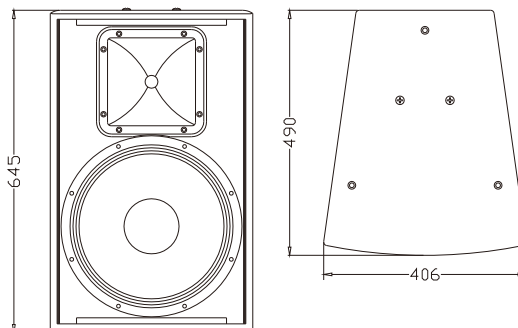

CONFIGURATION