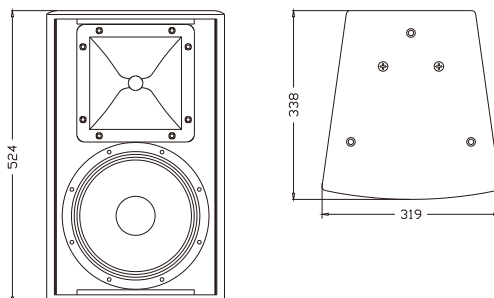

CONFIGURATION