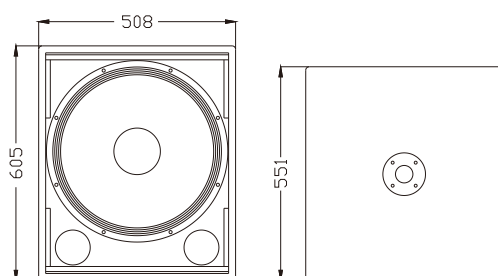

FT series FT118B II

Sub-woofer System

The FT118B II is a single 18" subwoofer. Unit configuration: 1x18" 75mm high efficiency woofer, bass-reflex design. The cabinet is made of MDF with water-based environmental protection paint.

FT118B II 是一款单18"超低音箱。单元配置：1只18" 75芯高效率低音单元，倒相式箱体设计。箱体采用高密度复合板，水性环保喷涂制作。

CONFIGURATION

FEATURES

- High quality MDF housing
- Bass-reflex design, powerful sub
- Applications: can be used with full range speaker of FT series

产品特点

- 高强度复合板箱体
- 倒相式设计，低音有力度

适用范围

- 配合FT全频音箱是用

MODEL	FT118B II
FREQUENCY RESPONSE(-3dB)	35Hz-200Hz
DRIVERS	1×18"(460mm)/3"voice coil LF
RATED POWER	400W RMS,1600W peak
SENSITIVITY	99dB 1watt/1 metre
MAXIMUM SPL	125 dB continuous,131 dB peak
IMPEDANCE	8 ohms nominal
INPUT CONNECTORS	2×Speakon NL4
PACKAGE SIZE	655mm×615mm×715mm
NET WEIGHT	34 kg/pc
GROSS WEIGHT	39 kg/pc