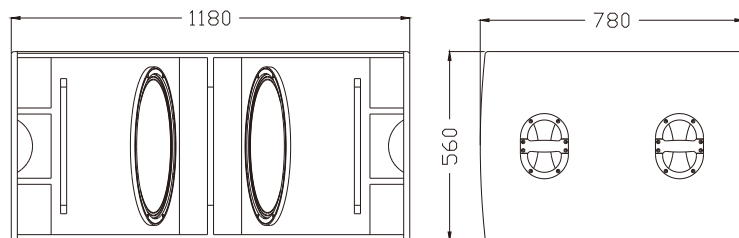

DLA series DLA218B

Line Array System

DLA218B is a dual 18" subwoofer. It features 2x18" 100mm voice coil woofer, bass-reflex design, can be used with line array and point source full range speakers to improve the low frequency performance. The cabinet is made of multilayer composite plywood with wear-resistant polyurea paint.

DLA218B是一款双18"超低音箱，带通号角式箱体结构，可与线性及点声源全频音箱配合使用，以提升低频表现；单元配置：2只18" 100芯低音单元，箱体采用多层复合夹板，耐磨聚脲喷涂。

CONFIGURATION

FEATURES

- High quality components, bass-reflex design, full and powerful sound
- Applications: meet a variety of occasions, can be combined with line array and point source full range speaker freely

产品特点

- 高品质单元配置，带通号角式箱体结构设计，音质丰满且有力

适用范围

- 满足多种场合使用:可与线性及点声源任意组合

MODEL
FREQUENCY RESPONSE(-3dB)
DRIVERS
RATED POWER
SENSITIVITY
MAXIMUM SPL
IMPEDANCE
INPUT CONNECTORS
PACKAGE SIZE
NET WEIGHT
GROSS WEIGHT

DLA218B
35Hz-150Hz
2×18"(460mm)/4"voice coil LF
1200W RMS,4800W peak
103dB 1watt/1meter
134dB continuous,140dB peak
4 ohms nominal
2×Speakon NL4
1272mm×872mm×658mm
80 kg/pc
92 kg/pc