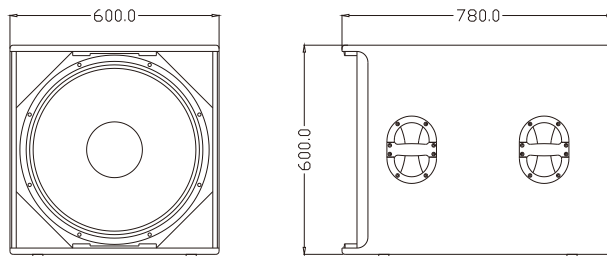

CONFIGURATION