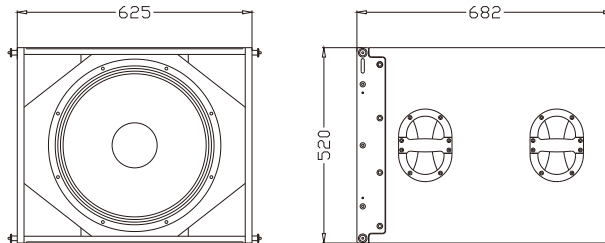

CONFIGURATION

MODEL
FREQUENCY RESPONSE(-3dB)
DRIVERS
RATED POWER
SENSITIVITY
MAXIMUM SPL
IMPEDANCE
INPUT CONNECTORS
PACKAGE SIZE
NET WEIGHT
GROSS WEIGHT

DLA118W
40Hz-300Hz
1×18"(460mm)/4"voice coil LF
600W RMS,2400W peak
99dB 1watt/1meter
127dB continuous,133dB peak
8 ohms nominal
2×Speakon NL4
772mm×715mm×615mm
45 kg/pc
51 kg/pc